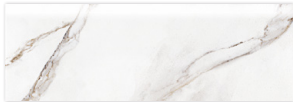

ORO

Ceramic Floor & Wall Tile

ORO IMPERIAL

SHADE
VARIATION V2

ORO IMPERIAL

ORO IMPERIAL
32.5x55cm / 13"x22"
MATTE

ORO

IMPERIAL
32.5x55cm / 13"x22"
MATTE

IMPERIAL
30x30cm / 12"x12"
MATTE

IMPERIAL
2"x2" MOSAIC
30x30cm / 12"x12" SHEET
MATTE

IMPERIAL
BULLNOSE
10x30cm / 4"x12" &
10x32.5cm / 4"x13"
MATTE

SHADE
VARIATION V2

ORO PACKAGING INFORMATION

SIZES AVAILABLE	PCS/CTN	LBS/CTN	SF/CTN	CTNS/PLT	SF/PLT
13" x 22" - Matte	11	61.86	21.85	48	1048.8
12" x 12" - Matte	22	65.04	23.04	34	783.02
2" x 2" - MOSAIC 11.75" x 11.75" SHEET Matte- <i>Imperial</i>	10	N/A	N/A	36	N/A
4" x 12" & 4" x 13" - BULLNOSE Matte- <i>Imperial</i>	20	11	N/A	72	N/A