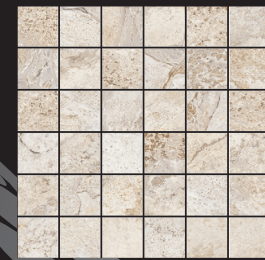

BONE
2"x2" MOSAIC
30x30cm / 12"x12"