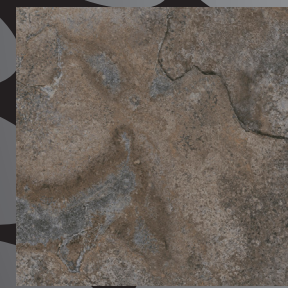

BONE
BULLNOSE
8x33cm / 3"x13"

RAJASTHAN SAND

SHADE VARIATION V3

RAJASTHAN SAND
33x60cm / 13"x24"

SAND
33x33cm / 13"x13"

SAND
2"x2" MOSAIC
30x30cm / 12"x12"

SAND
BULLNOSE
8x33cm / 3"x13"

RAJASTHAN BLACK

SHADE VARIATION V3

RAJASTHAN BLACK
33x60cm / 13"x24"

BLACK
33x33cm / 13"x13"

BLACK
2"x2" MOSAIC
30x30cm / 12"x12"

BLACK
BULLNOSE
8x33cm / 3"x13"

RAJASTHAN BONE AND BLACK