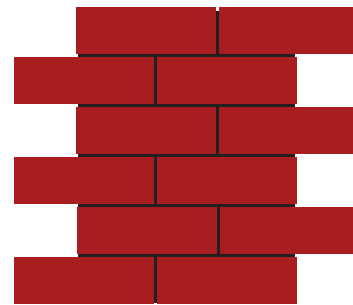

RIVA

30x38cm / 12"x15"
2"x6" MOSAIC

8x30cm / 3"x12"
SUBWAY TILE

RIVA PACKAGING INFORMATION

| SIZES AVAILABLE | PCS/CTN | SF/CTN | LBS/CTN | CTNS/PLT | SF/PLT |
|---|---------|--------|---------|----------|--------|
| 12" x 15" - MOSAIC 2" x 6" on 12" x 15" Sheet <i>All Colors</i> | 10 | N/A | 39 | 72 | N/A |
| 3" x 12" - SUBWAY TILE <i>All Colors</i> | 20 | 5 | 39 | 90 | 450 |