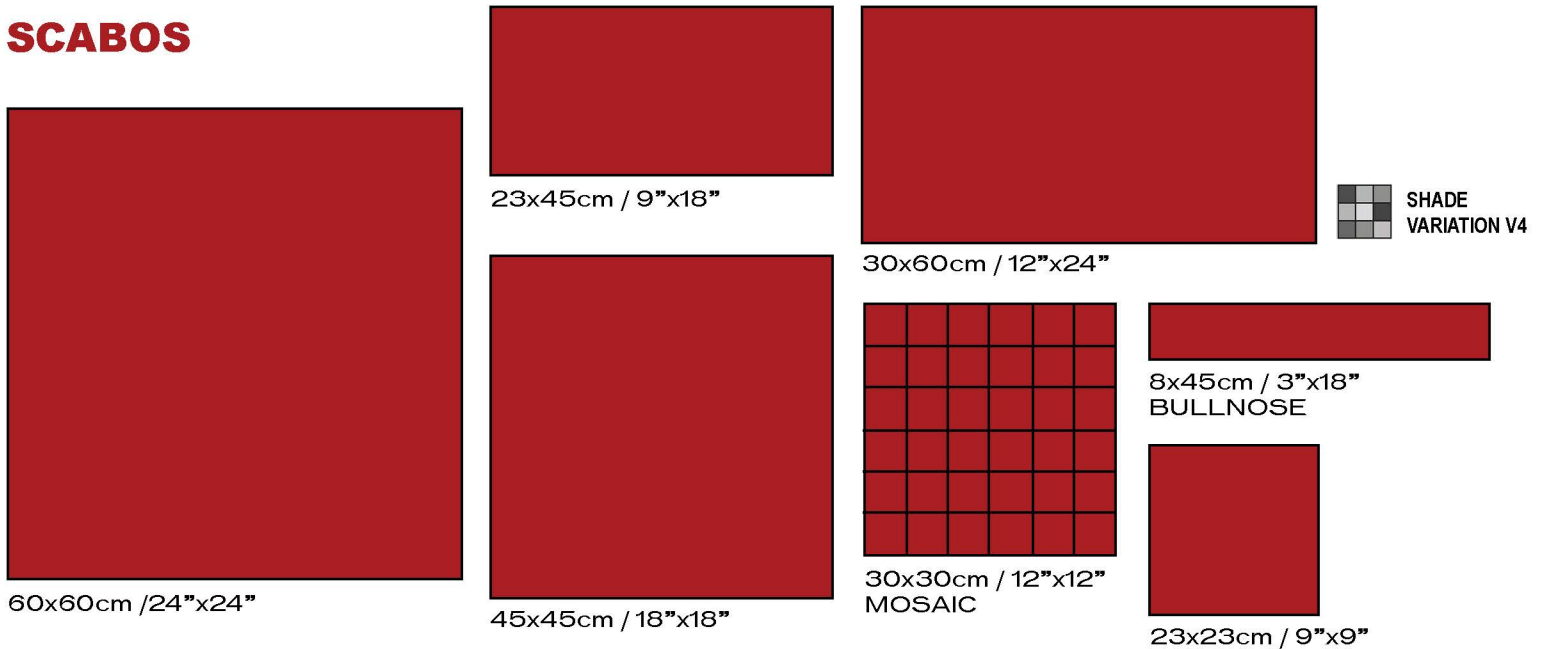

SCABOS

SCABOS PACKAGING INFORMATION

SIZES AVAILABLE	PCS/CTN	SF/CTN	CTNS/PLT	SF/PLT	PEI
9" x 9"	16	8.71	72	627.12	4
9" x 18"	8	8.71	69	600.99	4
18" x 18"	5	10.76	72	774.72	4
12" x 24"	7	13.45	60	807	4
24" x 24"	3	11.62	32	371.84	4
12" x 12" - MOSAIC 2" x 2" on 11 7/8" x 11 7/8" Sheet All Colors	20	N/A	63	N/A	4
3" x 18" - BULLNOSE All Colors	20	N/A	75	N/A	N/A

SCABOS KEY FEATURES

						
Water Absorption	Breaking Strength	Shade Variations	Mohs	Frost Resistance	Chemical Resistance	D.C.O.F. Wet
< 0.5%	≥ 275 lbs	V4	8	Resistant	Resistant	≥ 0.42
*Key features apply to floor tile only.				 0.5% or less water absorption		