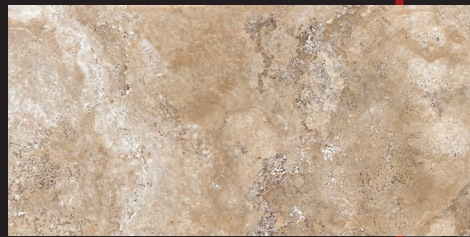

SCAVO ALMOND

SHADE VARIATION V3

SCAVO ALMOND
30x60cm / 12"x24"