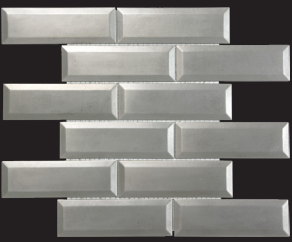

**SATIN METALS
BEVELED BRICK**

PEWTER MOSAICS
30X30CM / 12"X12"