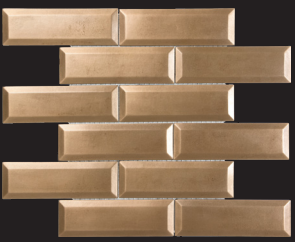

**SATIN METALS
BEVELED BRICK**

BRONZE MOSAICS
30X30CM / 12"X12"