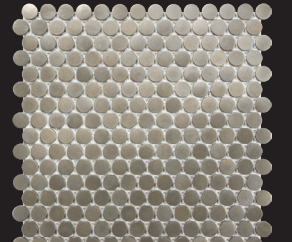

**SATIN METALS
CLIPPED DIAMOND**

PEWTER MOSAICS
30X30CM / 12"X12"

**SATIN METALS
TRIMS METAL LINER**

OIL RUB LINER
30X30CM / 12"X12"

**SATIN METALS
TRIMS METAL LINER**

NICKEL LINER
30X30CM / 12"X12"

**SATIN METALS
CLIPPED DIAMOND**

OIL RUB MOSAICS
30X30CM / 12"X12"

**SATIN METALS
CLIPPED DIAMOND**

NICKEL MOSAICS
30X30CM / 12"X12"

**SATIN METALS
PENNY ROUNDS**

BRONZE MOSAICS
30X30CM / 12"X12"

**SATIN METALS
PENNY ROUNDS**

PEWTER MOSAICS
30X30CM / 12"X12"

**SATIN METALS
PENNY ROUNDS**

OIL RUB MOSAICS
30X30CM / 12"X12"

**SATIN METALS
PENNY ROUNDS**

NICKEL MOSAICS
30X30CM / 12"X12"

SATIN METALS - OIL RUB AND BRONZE