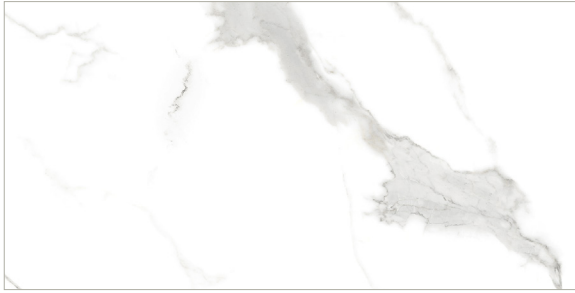

STATUARIO

Rectified Glazed Porcelain

STATUARIO VENATO - MATTE

STATUARIO VENATO

SHADE
VARIATION V2

STATUARIO VENATO
30x60cm / 12"x24"
MATTE / POLISHED

STATUARIO

VENATO
30x60cm / 12"x24"
MATTE / POLISHED

VENATO BULLNOSE
10x30cm / 4"x12"
MATTE / POLISHED

VENATO
26x29cm / 10.25"x11.75"
3"x3" HEXAGONAL MOSAIC
MATTE

VENATO 2"x2" MOSAIC
30x30cm / 12"x12" SHEET
MATTE

SHADE
VARIATION V2

STATUARIO PACKAGING INFORMATION						
SIZES AVAILABLE	PCS/CTN	LBS/CTN	SF/CTN	CTNS/PLT	SF/PLT	PEI
Rectified 12" x 24" - Matte / Polished	5	42.25	9.68	60	580.8	4 / 3
2" x 2" - MOSAIC 11.75" x 11.75" SHEET Matte- Venato	10	N/A	N/A	36	N/A	N/A
3" x 3" Hexagonal - MOSAIC 10.25" x 11.75" SHEET Matte- Venato	10	N/A	N/A	36	N/A	N/A
4" x 12" - BULLNOSE Matte / Polished - Venato	20	11	N/A	72	N/A	N/A