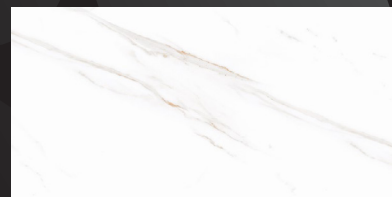

SHERRON

60x120cm / 24"x48"
MATTE/POLISHED

30x30cm / 11.75"x11.75"
2"x2" MOSAIC MATTE

10x30cm / 4"x12"
BULLNOSE
MATTE/POLISHED

SHADE
VARIATION V3

30x60cm / 12"x24"
MATTE/POLISHED

60x60cm / 24"x24"
MATTE/POLISHED

WHITE
30x60cm / 12"x24"
MATTE/POLISHED

**SHERRON
ORO**

SHERRON ORO
60x120cm / 24"x48"
MATTE/POLISHED

ORO
26x29cm / 10.25"x11.75"
3"x3" HEXAGONAL MOSAIC
MATTE

SHADE
VARIATION V3

ORO
60x60cm / 24"x24"
MATTE/POLISHED

ORO
10x30cm / 4"x12"
BULLNOSE
MATTE/POLISHED

ORO
30x30cm / 11.75"x11.75"
2"x2" MOSAIC
MATTE

ORO
30x60cm / 12"x24"
MATTE/POLISHED

SHERRON POLISHED WHITE