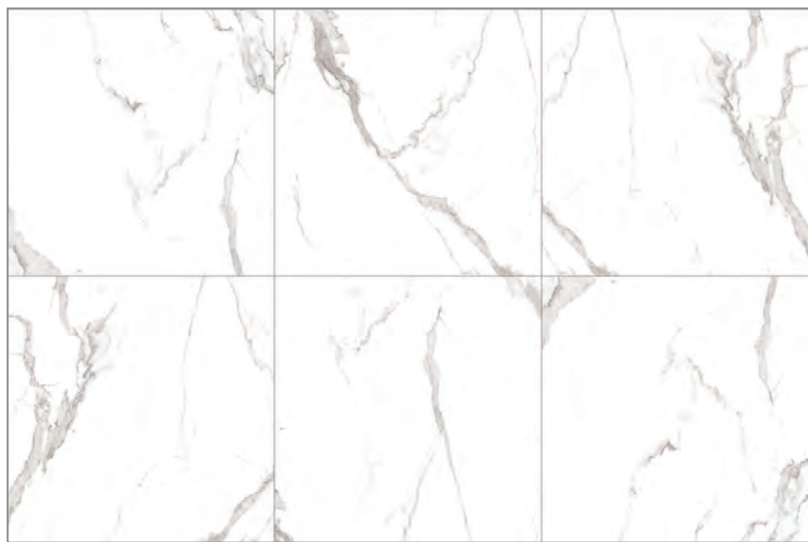

800

Simply Luxe
LVT

Mediterranean

WATERPROOF TRI-CORE

ROME

800

A

B