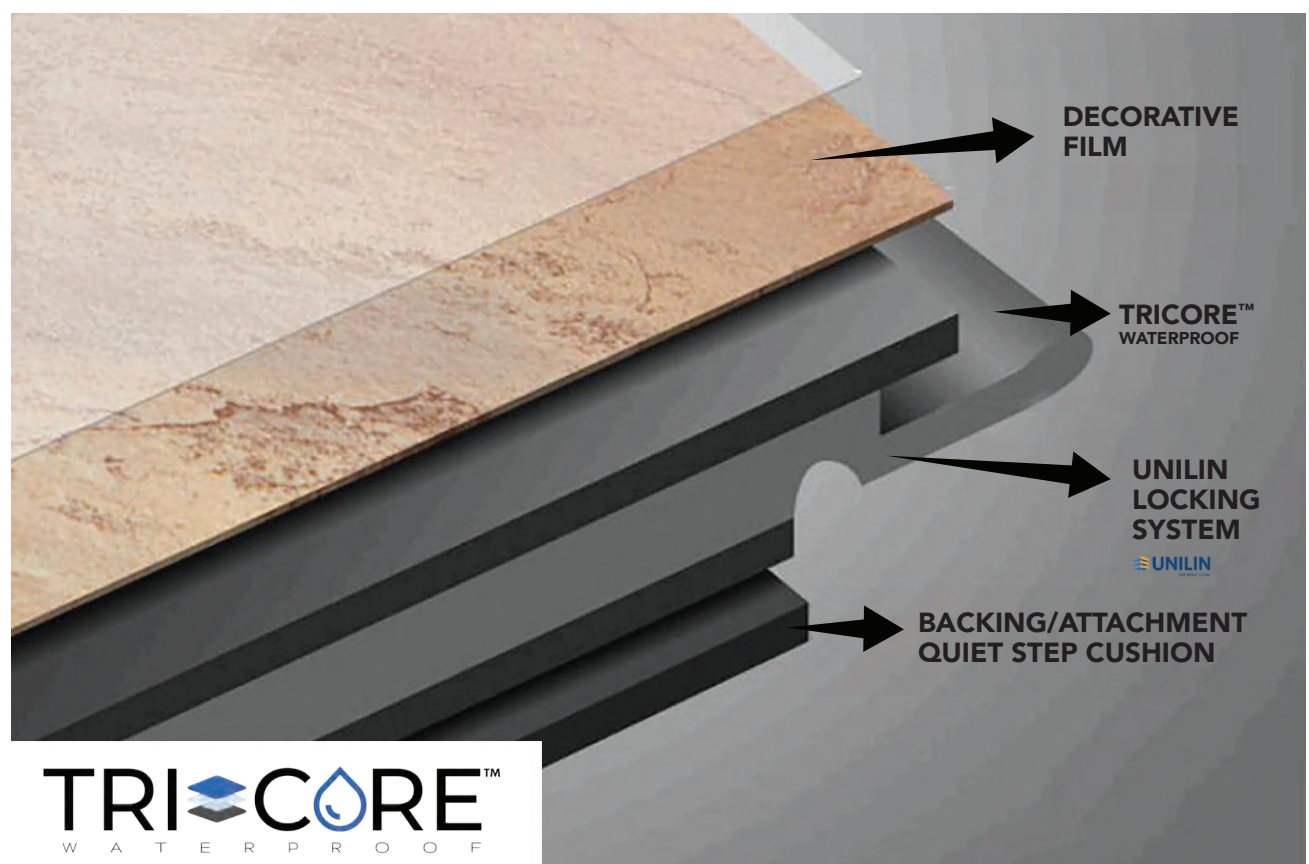

TRI-CORE™
W A T E R P R O O F

Simply Luxe
LVT

LINT TILE

Linttile.com - 221 Lint Lane Irwin, PA 15642 - 800.245.5564

SCAN ME