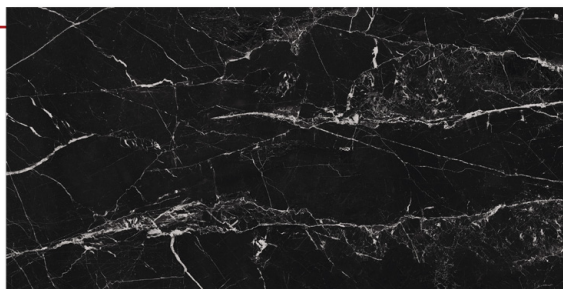

NERO

Digital Ink-Jet Porcelain

NERO BLACK

NERO BLACK
40x80cm / 16"x32"
MATTE / POLISHED

BLACK 2"x2" MOSAIC
30x30cm / 12"x12" SHEET
MATTE / POLISHED

BLACK BULLNOSE
10x40cm / 4"x16"
MATTE / POLISHED

BLACK
26x29cm / 10.25"x11.75"
3"x3" HEXAGONAL MOSAIC
MATTE / POLISHED