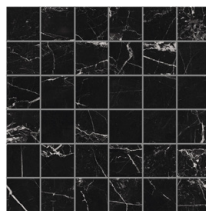

NERO

Digital Ink-Jet Porcelain

NERO BLACK

NERO BLACK
40x80cm / 16"x32"
MATTE / POLISHED

BLACK 2"x2" MOSAIC
30x30cm / 12"x12" SHEET
MATTE / POLISHED

BLACK BULLNOSE
10x40cm / 4"x16"
MATTE / POLISHED

BLACK
26x29cm / 10.25"x11.75"
3"x3" HEXAGONAL MOSAIC
MATTE / POLISHED

NERO WHITE

NERO WHITE
40x80cm / 16"x32"
MATTE / POLISHED

WHITE 2"x2" MOSAIC
30x30cm / 12"x12" SHEET
MATTE / POLISHED

WHITE BULLNOSE
10x40cm / 4"x16"
MATTE / POLISHED

WHITE
26x29cm / 10.25"x11.75"
3"x3" HEXAGONAL MOSAIC
MATTE / POLISHED

LINT TILE

NERO

2"x2" MOSAIC
30x30cm / 12"x12" SHEET
MATTE / POLISHED

40x80cm / 16"x32" MATTE / POLISHED

BULLNOSE MATTE / POLISHED
10x40cm / 4"x16"

26x29cm / 10.25"x11.75"
3"x3" HEXAGONAL MOSAIC
MATTE / POLISHED