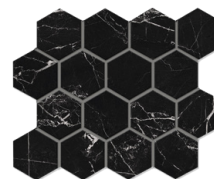

NERO

Digital Ink-Jet Porcelain

NERO BLACK

NERO BLACK
40x80cm / 16"x32"
MATTE / POLISHED

BLACK 2"x2" MOSAIC
30x30cm / 12"x12" SHEET
MATTE / POLISHED

BLACK BULLNOSE
10x40cm / 4"x16"
MATTE / POLISHED

BLACK
26x29cm / 10.25"x11.75"
3"x3" HEXAGONAL MOSAIC
MATTE / POLISHED

NERO WHITE

NERO WHITE
40x80cm / 16"x32"
MATTE / POLISHED

WHITE 2"x2" MOSAIC
30x30cm / 12"x12" SHEET
MATTE / POLISHED

WHITE BULLNOSE
10x40cm / 4"x16"
MATTE / POLISHED

WHITE
26x29cm / 10.25"x11.75"
3"x3" HEXAGONAL MOSAIC
MATTE / POLISHED