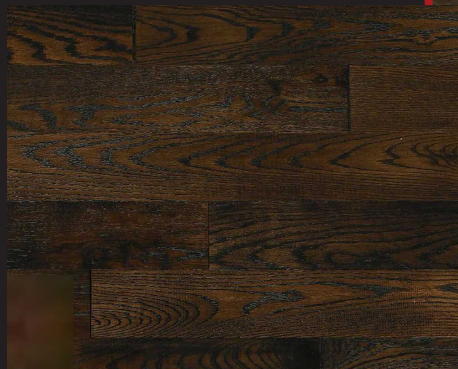

# BRENTWOOD OAK

Hand Scraped Solid Wood Floors

## LINT TILE

**BRENTWOOD OAK**  
Palomino

Palomino  
3/4" x 5" Solid  
Hand Scraped Wood

**BRENTWOOD OAK**  
Sorrel

Sorrel  
3/4" x 5" Solid  
Hand Scraped Wood

**BRENTWOOD OAK**  
Roan Brown

Roan Brown  
3/4" x 5" Solid  
Hand Scraped Wood