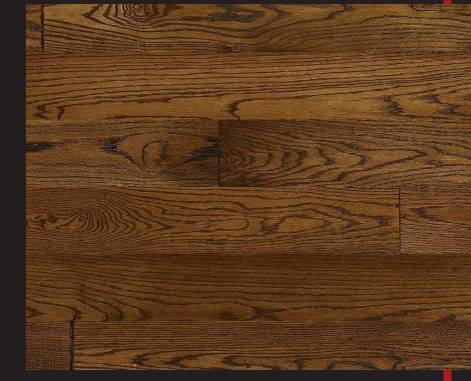

## BRENTWOOD OAK Roan Brown

Roan Brown  
3/4" x 5" Solid  
Hand Scraped Wood

COLOR DISPLAYED ON FRONT

## BRENTWOOD OAK Sorrel

Sorrel  
3/4" x 5" Solid  
Hand Scraped Wood

COLOR DISPLAYED ON FRONT

## BRENTWOOD OAK Palomino

Palomino  
3/4" x 5" Solid  
Hand Scraped Wood

COLOR DISPLAYED ON FRONT

BRENTWOOD OAK SPECIFICATIONS					
PACKAGING					
PRODUCT DESCRIPTION	PCS/CTN	LBS/CTN	CTNS/PLT	SF/CTN	SF/PLT
3/4" x 5" Hand Scraped Solid	Varies	63	32	22	704
PRODUCT			COORDINATING TRIM PIECES - 78"		
COLLECTION	BRENTWOOD OAK	FINISH	SCUFRESIST PLATINUM	 <input checked="" type="checkbox"/>	 <input checked="" type="checkbox"/>
CONSTRUCTION	Solid	GLOSS LEVEL	Gloss 40	78"	78"
THICKNESS	3/4"	EDGE	BEVEL	QUARTER ROUND	FLUSH STAIRNOSE
WIDTH	5"	PROFILE	TONGUE & GROOVE	 <input checked="" type="checkbox"/>	 <input checked="" type="checkbox"/>
SPECIES	RED OAK	INSTALL GRADE	On/Above	78"	78"
TEXTURE	HAND SCRAPED	RADIANT HEAT	NO	THRESHOLD REDUCER	T-MOLDING
PLANK LENGTH	Varies: 9 - 84 in	AVERAGE LENGTH	32"	 <input checked="" type="checkbox"/>	
COLORS	Palomino, Sorrel, Roan Brown	VARIATION	MEDIUM	78"	
INSTALLATION METHOD	NAIL, FLOOR NAIL GUN	GRADE	MILL RUN	FLUSH REDUCER	
WARRANTY					
RESIDENTIAL	LIFETIME				
CERTIFIED	GREENGUARD®				