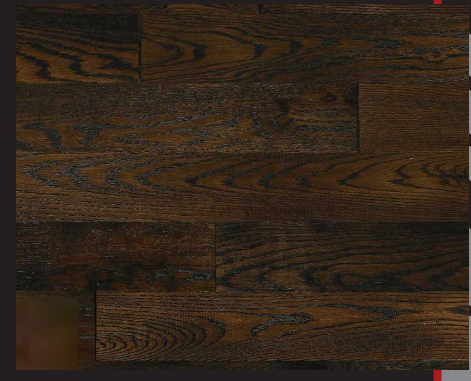

## BRENTWOOD OAK Roan Brown

Roan Brown  
3/4" x 5" Solid  
Hand Scraped Wood

COLOR DISPLAYED ON FRONT

## BRENTWOOD OAK Sorrel

Sorrel  
3/4" x 5" Solid  
Hand Scraped Wood

COLOR DISPLAYED ON FRONT

## BRENTWOOD OAK Palomino

Palomino  
3/4" x 5" Solid  
Hand Scraped Wood

COLOR DISPLAYED ON FRONT

BRENTWOOD OAK SPECIFICATIONS					
PACKAGING					
PRODUCT DESCRIPTION	PCS/CTN	LBS/CTN	CTNS/PLT	SF/CTN	SF/PLT
3/4" x 5" Hand Scraped Solid	Varies	63	32	22	704
PRODUCT			COORDINATING TRIM PIECES - 78"		
COLLECTION	BRENTWOOD OAK	FINISH	SCUFRESIST PLATINUM	 <input checked="" type="checkbox"/>	 <input checked="" type="checkbox"/>
CONSTRUCTION	Solid	GLOSS LEVEL	Gloss 40	78"	78"
THICKNESS	3/4"	EDGE	BEVEL	QUARTER ROUND	FLUSH STAIRNOSE
WIDTH	5"	PROFILE	TONGUE & GROOVE	 <input checked="" type="checkbox"/>	 <input checked="" type="checkbox"/>
SPECIES	RED OAK	INSTALL GRADE	On/Above	78"	78"
TEXTURE	HAND SCRAPED	RADIANT HEAT	NO	THRESHOLD REDUCER	T-MOLDING
PLANK LENGTH	Varies: 9 - 84 in	AVERAGE LENGTH	32"	 <input checked="" type="checkbox"/>	
COLORS	Palomino, Sorrel, Roan Brown	VARIATION	MEDIUM	78"	
INSTALLATION METHOD	NAIL, FLOOR NAIL GUN	GRADE	MILL RUN	FLUSH REDUCER	
WARRANTY					
RESIDENTIAL	LIFETIME				
CERTIFIED	GREENGUARD®				