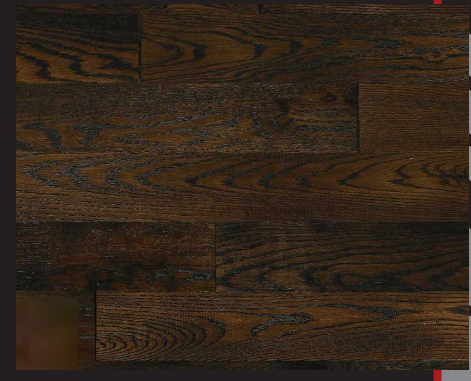

BRENTWOOD OAK

BRENTWOOD OAK Roan Brown

Roan Brown
3/4" x 5" Solid
Hand Scraped Wood

COLOR DISPLAYED ON FRONT

BRENTWOOD OAK Sorrel

Sorrel
3/4" x 5" Solid
Hand Scraped Wood

COLOR DISPLAYED ON FRONT

BRENTWOOD OAK Palomino

Palomino
3/4" x 5" Solid
Hand Scraped Wood

COLOR DISPLAYED ON FRONT

BRENTWOOD OAK SPECIFICATIONS					
PACKAGING					
PRODUCT DESCRIPTION	PCS/CTN	LBS/CTN	CTNS/PLT	SF/CTN	SF/PLT
3/4" x 5" Hand Scraped Solid	Varies	63	32	22	704
PRODUCT			COORDINATING TRIM PIECES - 78"		
COLLECTION	BRENTWOOD OAK	FINISH	SCUFRESIST PLATINUM	 <input checked="" type="checkbox"/>	 <input checked="" type="checkbox"/>
CONSTRUCTION	Solid	GLOSS LEVEL	Gloss 40	78"	78"
THICKNESS	3/4"	EDGE	BEVEL	QUARTER ROUND	FLUSH STAIRNOSE
WIDTH	5"	PROFILE	TONGUE & GROOVE	 <input checked="" type="checkbox"/>	 <input checked="" type="checkbox"/>
SPECIES	RED OAK	INSTALL GRADE	On/Above	78"	78"
TEXTURE	HAND SCRAPED	RADIANT HEAT	NO	THRESHOLD REDUCER	T-MOLDING
PLANK LENGTH	Varies: 9 - 84 in	AVERAGE LENGTH	32"	 <input checked="" type="checkbox"/>	
COLORS	Palomino, Sorrel, Roan Brown	VARIATION	MEDIUM	78"	
INSTALLATION METHOD	NAIL, FLOOR NAIL GUN	GRADE	MILL RUN	FLUSH REDUCER	
WARRANTY					
RESIDENTIAL	LIFETIME				
CERTIFIED	GREENGUARD®				