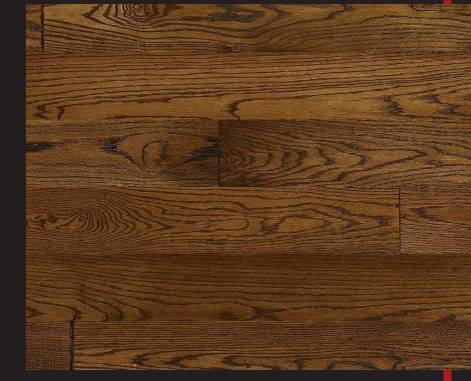

BRENTWOOD OAK

BRENTWOOD OAK Roan Brown

Roan Brown
3/4" x 5" Solid
Hand Scraped Wood

COLOR DISPLAYED ON FRONT

BRENTWOOD OAK Sorrel

Sorrel
3/4" x 5" Solid
Hand Scraped Wood

COLOR DISPLAYED ON FRONT

BRENTWOOD OAK Palomino

Palomino
3/4" x 5" Solid
Hand Scraped Wood

COLOR DISPLAYED ON FRONT

BRENTWOOD OAK SPECIFICATIONS					
PACKAGING					
PRODUCT DESCRIPTION	PCS/CTN	LBS/CTN	CTNS/PLT	SF/CTN	SF/PLT
3/4" x 5" Hand Scraped Solid	Varies	63	32	22	704
PRODUCT			COORDINATING TRIM PIECES - 78"		
COLLECTION	BRENTWOOD OAK	FINISH	SCUFRESIST PLATINUM	 <input checked="" type="checkbox"/>	 <input checked="" type="checkbox"/>
CONSTRUCTION	Solid	GLOSS LEVEL	Gloss 40	78"	78"
THICKNESS	3/4"	EDGE	BEVEL	QUARTER ROUND	FLUSH STAIRNOSE
WIDTH	5"	PROFILE	TONGUE & GROOVE	 <input checked="" type="checkbox"/>	 <input checked="" type="checkbox"/>
SPECIES	RED OAK	INSTALL GRADE	On/Above	78"	78"
TEXTURE	HAND SCRAPED	RADIANT HEAT	NO	THRESHOLD REDUCER	T-MOLDING
PLANK LENGTH	Varies: 9 - 84 in	AVERAGE LENGTH	32"	 <input checked="" type="checkbox"/>	
COLORS	Palomino, Sorrel, Roan Brown	VARIATION	MEDIUM	78"	
INSTALLATION METHOD	NAIL, FLOOR NAIL GUN	GRADE	MILL RUN	FLUSH REDUCER	
WARRANTY					
RESIDENTIAL	LIFETIME				
CERTIFIED	GREENGUARD®				