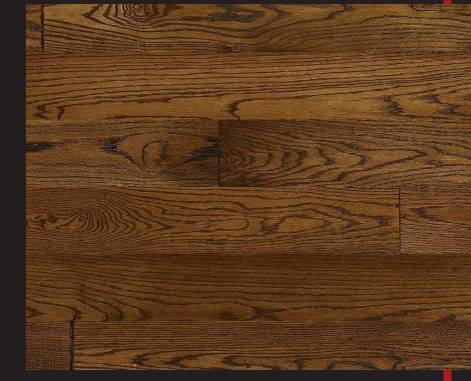

## BRENTWOOD OAK Roan Brown

Roan Brown  
3/4" x 5" Solid  
Hand Scraped Wood

COLOR DISPLAYED ON FRONT

## BRENTWOOD OAK Sorrel

Sorrel  
3/4" x 5" Solid  
Hand Scraped Wood

COLOR DISPLAYED ON FRONT

## BRENTWOOD OAK Palomino

Palomino  
3/4" x 5" Solid  
Hand Scraped Wood

COLOR DISPLAYED ON FRONT

BRENTWOOD OAK SPECIFICATIONS					
PACKAGING					
PRODUCT DESCRIPTION	PCS/CTN	LBS/CTN	CTNS/PLT	SF/CTN	SF/PLT
3/4" x 5" Hand Scraped Solid	Varies	63	32	22	704
PRODUCT			COORDINATING TRIM PIECES - 78"		
COLLECTION	BRENTWOOD OAK	FINISH	SCUFRESIST PLATINUM	 <input checked="" type="checkbox"/>	 <input checked="" type="checkbox"/>
CONSTRUCTION	Solid	GLOSS LEVEL	Gloss 40	 78"	 78"
THICKNESS	3/4"	EDGE	BEVEL	QUARTER ROUND	FLUSH STAIRNOSE
WIDTH	5"	PROFILE	TONGUE & GROOVE	 <input checked="" type="checkbox"/>	 <input checked="" type="checkbox"/>
SPECIES	RED OAK	INSTALL GRADE	On/Above	 78"	 78"
TEXTURE	HAND SCRAPED	RADIANT HEAT	NO	THRESHOLD REDUCER	T-MOLDING
PLANK LENGTH	Varies: 9 - 84 in	AVERAGE LENGTH	32"	 <input checked="" type="checkbox"/>	
COLORS	Palomino, Sorrel, Roan Brown	VARIATION	MEDIUM	 78"	
INSTALLATION METHOD	NAIL, FLOOR NAIL GUN	GRADE	MILL RUN	FLUSH REDUCER	
WARRANTY					
RESIDENTIAL	LIFETIME				
CERTIFIED	GREENGUARD®				