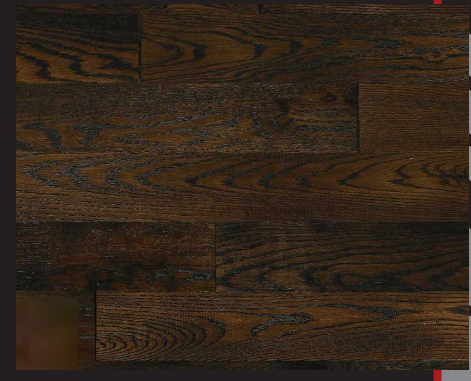

## BRENTWOOD OAK Roan Brown

Roan Brown  
3/4" x 5" Solid  
Hand Scraped Wood

COLOR DISPLAYED ON FRONT

## BRENTWOOD OAK Sorrel

Sorrel  
3/4" x 5" Solid  
Hand Scraped Wood

COLOR DISPLAYED ON FRONT

## BRENTWOOD OAK Palomino

Palomino  
3/4" x 5" Solid  
Hand Scraped Wood

COLOR DISPLAYED ON FRONT

BRENTWOOD OAK SPECIFICATIONS					
PACKAGING					
PRODUCT DESCRIPTION	PCS/CTN	LBS/CTN	CTNS/PLT	SF/CTN	SF/PLT
3/4" x 5" Hand Scraped Solid	Varies	63	32	22	704
PRODUCT			COORDINATING TRIM PIECES - 78"		
COLLECTION	BRENTWOOD OAK	FINISH	SCUFRESIST PLATINUM	 <input checked="" type="checkbox"/>	 <input checked="" type="checkbox"/>
CONSTRUCTION	Solid	GLOSS LEVEL	Gloss 40	 78"	 78"
THICKNESS	3/4"	EDGE	BEVEL	QUARTER ROUND	FLUSH STAIRNOSE
WIDTH	5"	PROFILE	TONGUE & GROOVE	 <input checked="" type="checkbox"/>	 <input checked="" type="checkbox"/>
SPECIES	RED OAK	INSTALL GRADE	On/Above	 78"	 78"
TEXTURE	HAND SCRAPED	RADIANT HEAT	NO	THRESHOLD REDUCER	T-MOLDING
PLANK LENGTH	Varies: 9 - 84 in	AVERAGE LENGTH	32"	 <input checked="" type="checkbox"/>	
COLORS	Palomino, Sorrel, Roan Brown	VARIATION	MEDIUM	 78"	
INSTALLATION METHOD	NAIL, FLOOR NAIL GUN	GRADE	MILL RUN	FLUSH REDUCER	
WARRANTY					
RESIDENTIAL	LIFETIME				
CERTIFIED	GREENGUARD®				