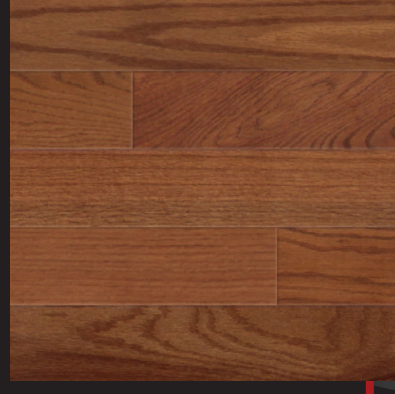

Weathered
3/4" x 2 1/4" & 3 1/4"
Smooth Solid Wood

TENNESSEE RIDGE
Coffee Bean

Coffee Bean
3/4" x 2 1/4" & 3 1/4"
Smooth Solid Wood

TENNESSEE RIDGE
Natural White Oak

Natural White Oak
3/4" x 2 1/4" & 3 1/4"
Smooth Solid Wood

TENNESSEE RIDGE
Gunstock

Gunstock
3/4" x 2 1/4" & 3 1/4"
Smooth Solid Wood

TENNESSEE RIDGE
Saddle

Saddle
3/4" x 2 1/4" & 3 1/4"
Smooth Solid Wood

TENNESSEE RIDGE
Natural Red Oak

Natural Red Oak
3/4" x 2 1/4" & 3 1/4"
Smooth Solid Wood