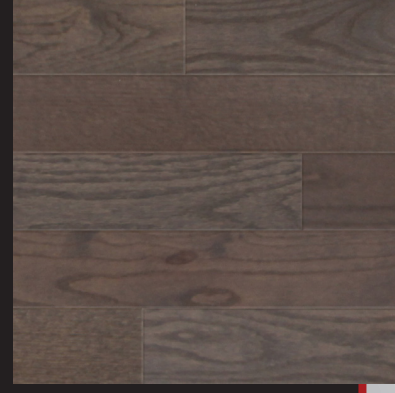

Butterscotch
3/4" x 2 1/4" & 3 1/4"
Smooth Solid Wood

TENNESSEE RIDGE
Cherry

Cherry
3/4" x 2 1/4" & 3 1/4"
Smooth Solid Wood

TENNESSEE RIDGE
Spice

Spice
3/4" x 2 1/4" & 3 1/4"
Smooth Solid Wood

TENNESSEE RIDGE
Weathered

Weathered
3/4" x 2 1/4" & 3 1/4"
Smooth Solid Wood

TENNESSEE RIDGE
Coffee Bean

Coffee Bean
3/4" x 2 1/4" & 3 1/4"
Smooth Solid Wood

TENNESSEE RIDGE
Natural White Oak

Natural White Oak
3/4" x 2 1/4" & 3 1/4"
Smooth Solid Wood