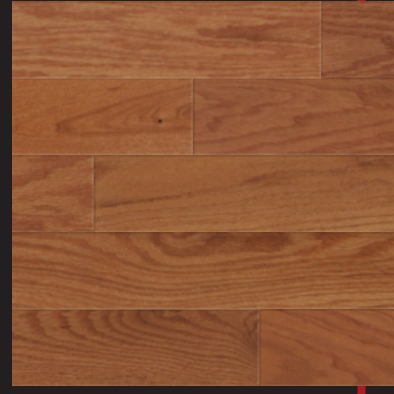

TENNESSEE RIDGE

TENNESSEE RIDGE SPECIFICATIONS

PACKAGING					
PRODUCT DESCRIPTION	PCS/CTN	LBS/CTN	CTNS/PLT	SF/CTN	SF/PLT
3/4" x 2 1/4" & 3 1/4" Smooth Solid	Varies	75/81	28	25/27	700/756
PRODUCT			COORDINATING TRIM PIECES		
COLLECTION	TENNESSEE RIDGE	FINISH	Aluminum Oxide	 <input checked="" type="checkbox"/>	 <input checked="" type="checkbox"/>
CONSTRUCTION	SOLID	GLOSS LEVEL	Semi Gloss 50% +/- .02	78"	78"
THICKNESS	3/4"	EDGE	Micro Bevel	QUARTER ROUND	FLUSH STAIRNOSE
WIDTH	2 1/4" , 3 1/4"	PROFILE	TONGUE & GROOVE	 <input checked="" type="checkbox"/>	 <input checked="" type="checkbox"/>
SPECIES	OAK	INSTALL GRADE	On/Above Grade	78"	78"
TEXTURE	Smooth	RADIANT HEAT	NO	THRESHOLD REDUCER	T-MOLDING
PLANK LENGTH	Varies: 9" - 84"	AVG LENGTH	32"	 <input checked="" type="checkbox"/>	
COLORS	Natural Red Oak, Butterscotch, Cherry, Coffee Bean, Gunstock, Saddle, Sierra, Spice, Weathered	VARIATION	MED	78"	
INSTALLATION METHOD	NAIL	GRADE	#1 COM & BTR	FLUSH REDUCER	
WARRANTY					
RESIDENTIAL		50YRS			
CERTIFIED	FloorScore®	GREENGUARD®			

221 LINT LANE IRWIN, PA 15642
 P: 800-245-5564 F: 724-446-9252
 www.linttile.com

TENNESSEE RIDGE

Smooth Solid Wood Floors

TENNESSEE RIDGE
Sierra

Sierra
3/4" x 2 1/4" & 3 1/4"
Smooth Solid Wood

TENNESSEE RIDGE
Butterscotch

Butterscotch
3/4" x 2 1/4" & 3 1/4"
Smooth Solid Wood

TENNESSEE RIDGE
Cherry

Cherry
3/4" x 2 1/4" & 3 1/4"
Smooth Solid Wood

TENNESSEE RIDGE
Spice

Spice
3/4" x 2 1/4" & 3 1/4"
Smooth Solid Wood

TENNESSEE RIDGE
Weathered

Weathered
3/4" x 2 1/4" & 3 1/4"
Smooth Solid Wood

TENNESSEE RIDGE
Coffee Bean

Coffee Bean
3/4" x 2 1/4" & 3 1/4"
Smooth Solid Wood

TENNESSEE RIDGE
Natural White Oak

Natural White Oak
3/4" x 2 1/4" & 3 1/4"
Smooth Solid Wood