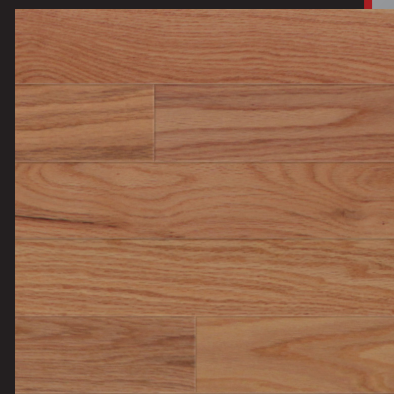

Weathered
3/4" x 2 1/4" & 3 1/4"
Smooth Solid Wood

TENNESSEE RIDGE
Coffee Bean

Coffee Bean
3/4" x 2 1/4" & 3 1/4"
Smooth Solid Wood

TENNESSEE RIDGE
Natural White Oak

Natural White Oak
3/4" x 2 1/4" & 3 1/4"
Smooth Solid Wood

TENNESSEE RIDGE
Gunstock

Gunstock
3/4" x 2 1/4" & 3 1/4"
Smooth Solid Wood

TENNESSEE RIDGE
Saddle

Saddle
3/4" x 2 1/4" & 3 1/4"
Smooth Solid Wood

TENNESSEE RIDGE
Natural Red Oak

Natural Red Oak
3/4" x 2 1/4" & 3 1/4"
Smooth Solid Wood