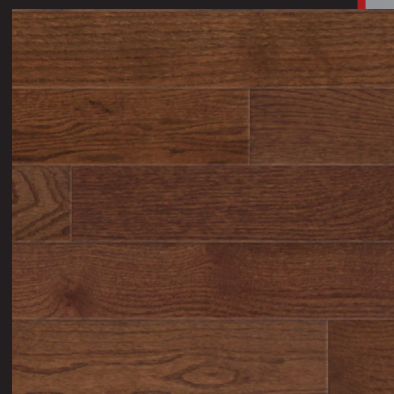

Weathered
3/4" x 2 1/4" & 3 1/4"
Smooth Solid Wood

TENNESSEE RIDGE
Coffee Bean

Coffee Bean
3/4" x 2 1/4" & 3 1/4"
Smooth Solid Wood

TENNESSEE RIDGE
Natural White Oak

Natural White Oak
3/4" x 2 1/4" & 3 1/4"
Smooth Solid Wood

TENNESSEE RIDGE
Gunstock

Gunstock
3/4" x 2 1/4" & 3 1/4"
Smooth Solid Wood

TENNESSEE RIDGE
Saddle

Saddle
3/4" x 2 1/4" & 3 1/4"
Smooth Solid Wood

TENNESSEE RIDGE
Natural Red Oak

Natural Red Oak
3/4" x 2 1/4" & 3 1/4"
Smooth Solid Wood