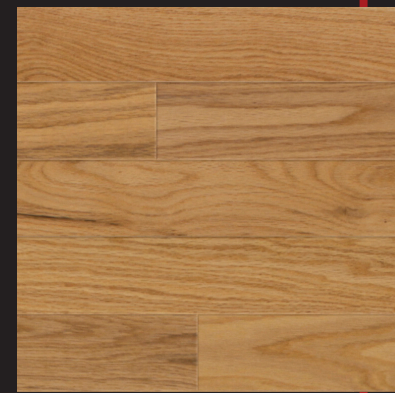

Butterscotch
3/4" x 2 1/4" & 3 1/4"
Smooth Solid Wood

TENNESSEE RIDGE
Cherry

Cherry
3/4" x 2 1/4" & 3 1/4"
Smooth Solid Wood

TENNESSEE RIDGE
Spice

Spice
3/4" x 2 1/4" & 3 1/4"
Smooth Solid Wood

TENNESSEE RIDGE
Weathered

Weathered
3/4" x 2 1/4" & 3 1/4"
Smooth Solid Wood

TENNESSEE RIDGE
Coffee Bean

Coffee Bean
3/4" x 2 1/4" & 3 1/4"
Smooth Solid Wood

TENNESSEE RIDGE
Natural White Oak

Natural White Oak
3/4" x 2 1/4" & 3 1/4"
Smooth Solid Wood