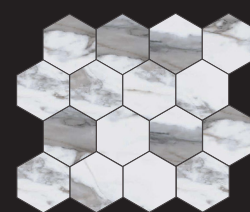

ADAGIO

**ADAGIO
GRIS**

ADAGIO GRIS
60x120cm / 24"x48"
POLISHED

SHADE
VARIATION V3

GRIS
26x29cm / 10.25"x11.75"
3"x3" HEXAGONAL MOSAIC
POLISHED

GRIS
30x60cm / 12"x24"
POLISHED

COLOR DISPLAYED ON FRONT

GRIS
10x30cm / 4"x12"
BULLNOSE
POLISHED

ADAGIO PACKAGING INFORMATION

SIZES AVAILABLE	PCS/CTN	SF/CTN	CTNS/PLT	SF/PLT	LBS/CTN	PEI
24" x 48"-Polished	2	15.49	35	542.15	67	4
12" x 24" - Polished	8	15.38	32	492.20	66.80	4
3" x 3" Hexagonal - MOSAIC 10.25" x 11.75" SHEET Polished- All Colors	10	N/A	36	N/A	35	4
4" x 12" - BULLNOSE Polished- All Colors	20	N/A	84	N/A	12	4