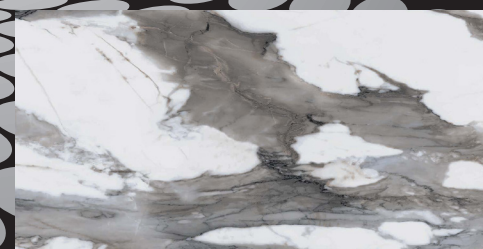

ADAGIO

**ADAGIO
GRIS**

ADAGIO GRIS
60x120cm / 24"x48"
POLISHED

SHADE
VARIATION V3

GRIS
26x29cm / 10.25"x11.75"
3"x3" HEXAGONAL MOSAIC
POLISHED

GRIS
30x60cm / 12"x24"
POLISHED

COLOR DISPLAYED ON FRONT

GRIS
10x30cm / 4"x12"
BULLNOSE
POLISHED