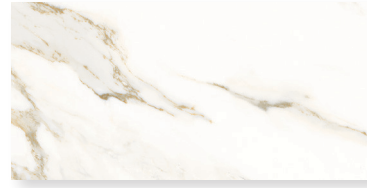

BIANCO
30x60cm / 12"x24"
MATTE/POLISHED

BIANCO
10x40cm / 4"x16"
POLISHED

BIANCO
10x40cm / 4"x16"
BULLNOSE
POLISHED

BIANCO
10x30cm / 4"x12"
BULLNOSE
MATTE/POLISHED

MARBELLA ORO

MARBELLA ORO
PORCELAIN
60x120cm / 24"x48"
MATTE/POLISHED

COLOR DISPLAYED ON FRONT

ORO
26x29cm / 10.25"x11.75"
3"x3" HEXAGONAL MOSAIC
10.25"x11.75" SHEET
MATTE

ORO
30x60cm / 12"x24"
MATTE/POLISHED

ORO
10x40cm / 4"x16"
POLISHED

ORO
10x40cm / 4"x16"
BULLNOSE
POLISHED