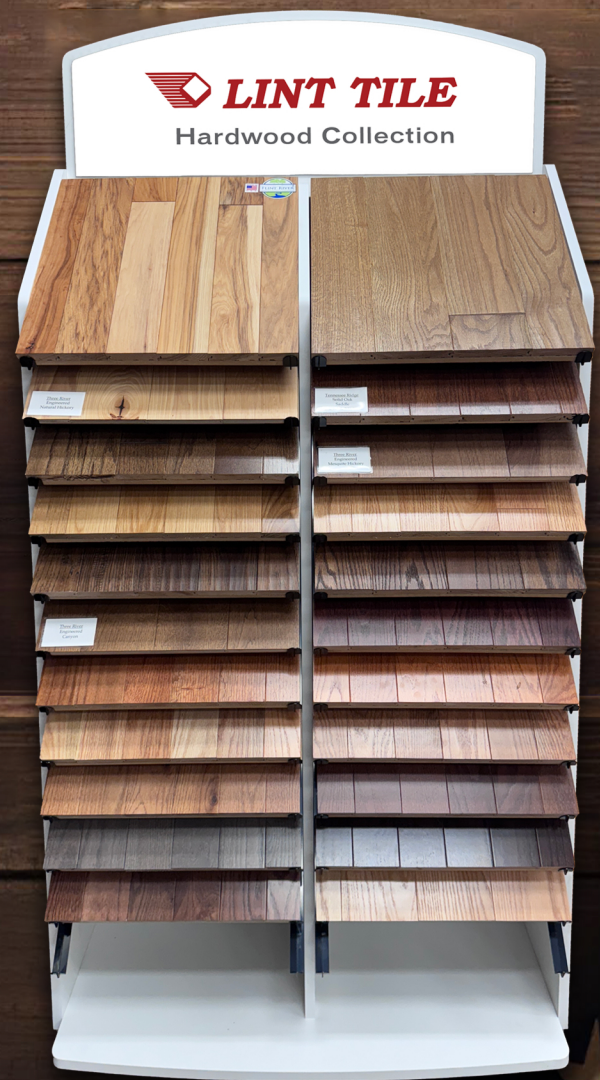

Transform your home with flooring built to last.

Call 1-800-245-5564 • linttile.com

LINT TILE

New Inverness White Oak
1/2" x 7" Wire Brushed
3 mm Wear Layer

Crane Cottage Hickory
1/2" x 7" Wire Brushed
3 mm Wear Layer

Sugar Cane Hickory
1/2" x 7" Wire Brushed
3 mm Wear Layer

Bainbridge Natural
1/2" x 7" Wire Brushed
3 mm Wear Layer

Reeves Island Saddle
1/2" x 5" Smooth Hickory
3 mm Wear Layer

Rock Hollow Gunstock
1/2" x 5" Smooth White Oak
3 mm Wear Layer

Nautical Hickory
1/2" x 7" Wire Brushed
3 mm Wear Layer

Sand Dune White Oak
1/2" x 7" Wire Brushed
3 mm Wear Layer

Red Oak Select Natural
1/2" x 5" Smooth
3 mm Wear Layer

ENGINEERED HARDWOOD

Call 1-800-245-5564 • linttile.com