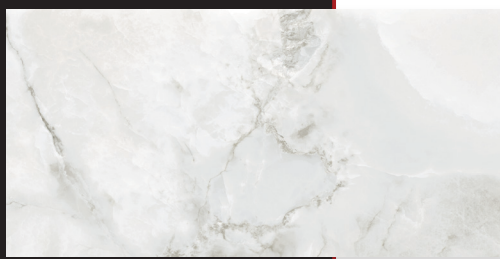

ONICE PEARL

ONICE PEARL
30x60cm / 12"x24"
MATTE / POLISHED