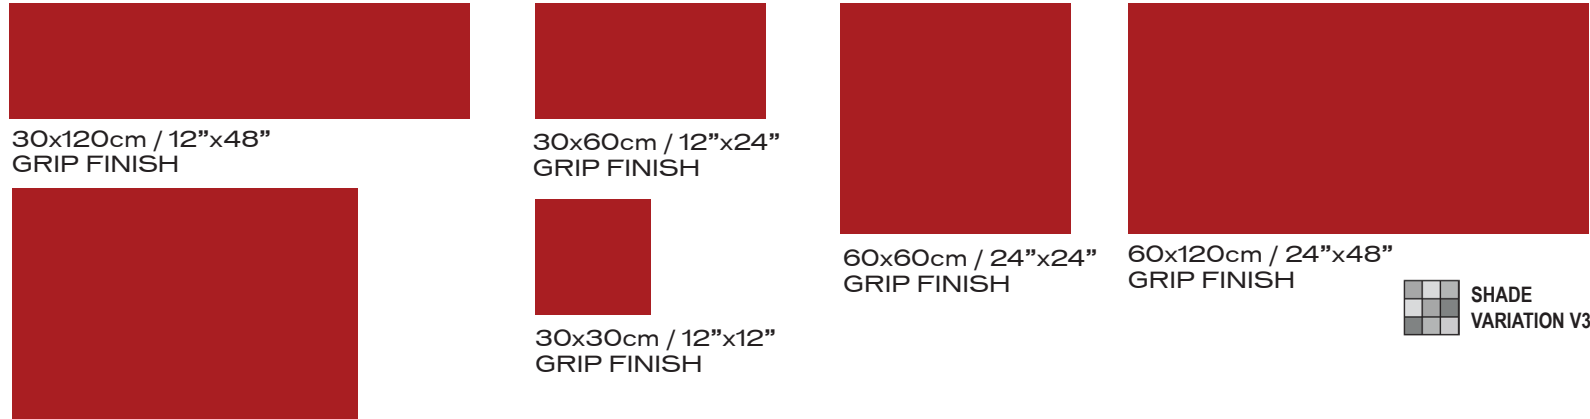

RECTIFIED 2CM PAVERS PACKAGING INFORMATION							
SIZES AVAILABLE	PCS/CTN	SF/CTN	CTNS/PLT	SF/PLT	LBSCTN	PEI	
12" x 12" Grip -Lith	5	5	45	225	45	4	
12" x 24" Grip -Lith	4	8	40	320	72	4	
12" x 48" Grip -Mood Wood, +One, Quartz	4	16	16	256	147	4	
24" x 24" Grip -All except Mood Wood	2	8	36	288	72	4	
24" x 36" Grip -Lith	2	12	16	192	108	4	
24" x 48" Grip -Travertine, Area51, Farm-house Living, +One, Lith	2	16	16	256	144	4	
QUARTZ 24" x 48" Grip	2	15.5	16	248	139.5	4	

2CM PAVERS FEATURES						
Water Absorption	Breaking Strength	Shade Variations	Mohs	Frost Resistance	Chemical Resistance	D.C.O.F. Wet
≤ 0.5%	≥2500 lbf	V3	Resistant	Resistant	CLASS A Resistant	>0.55
*Key features apply to floor tile only.